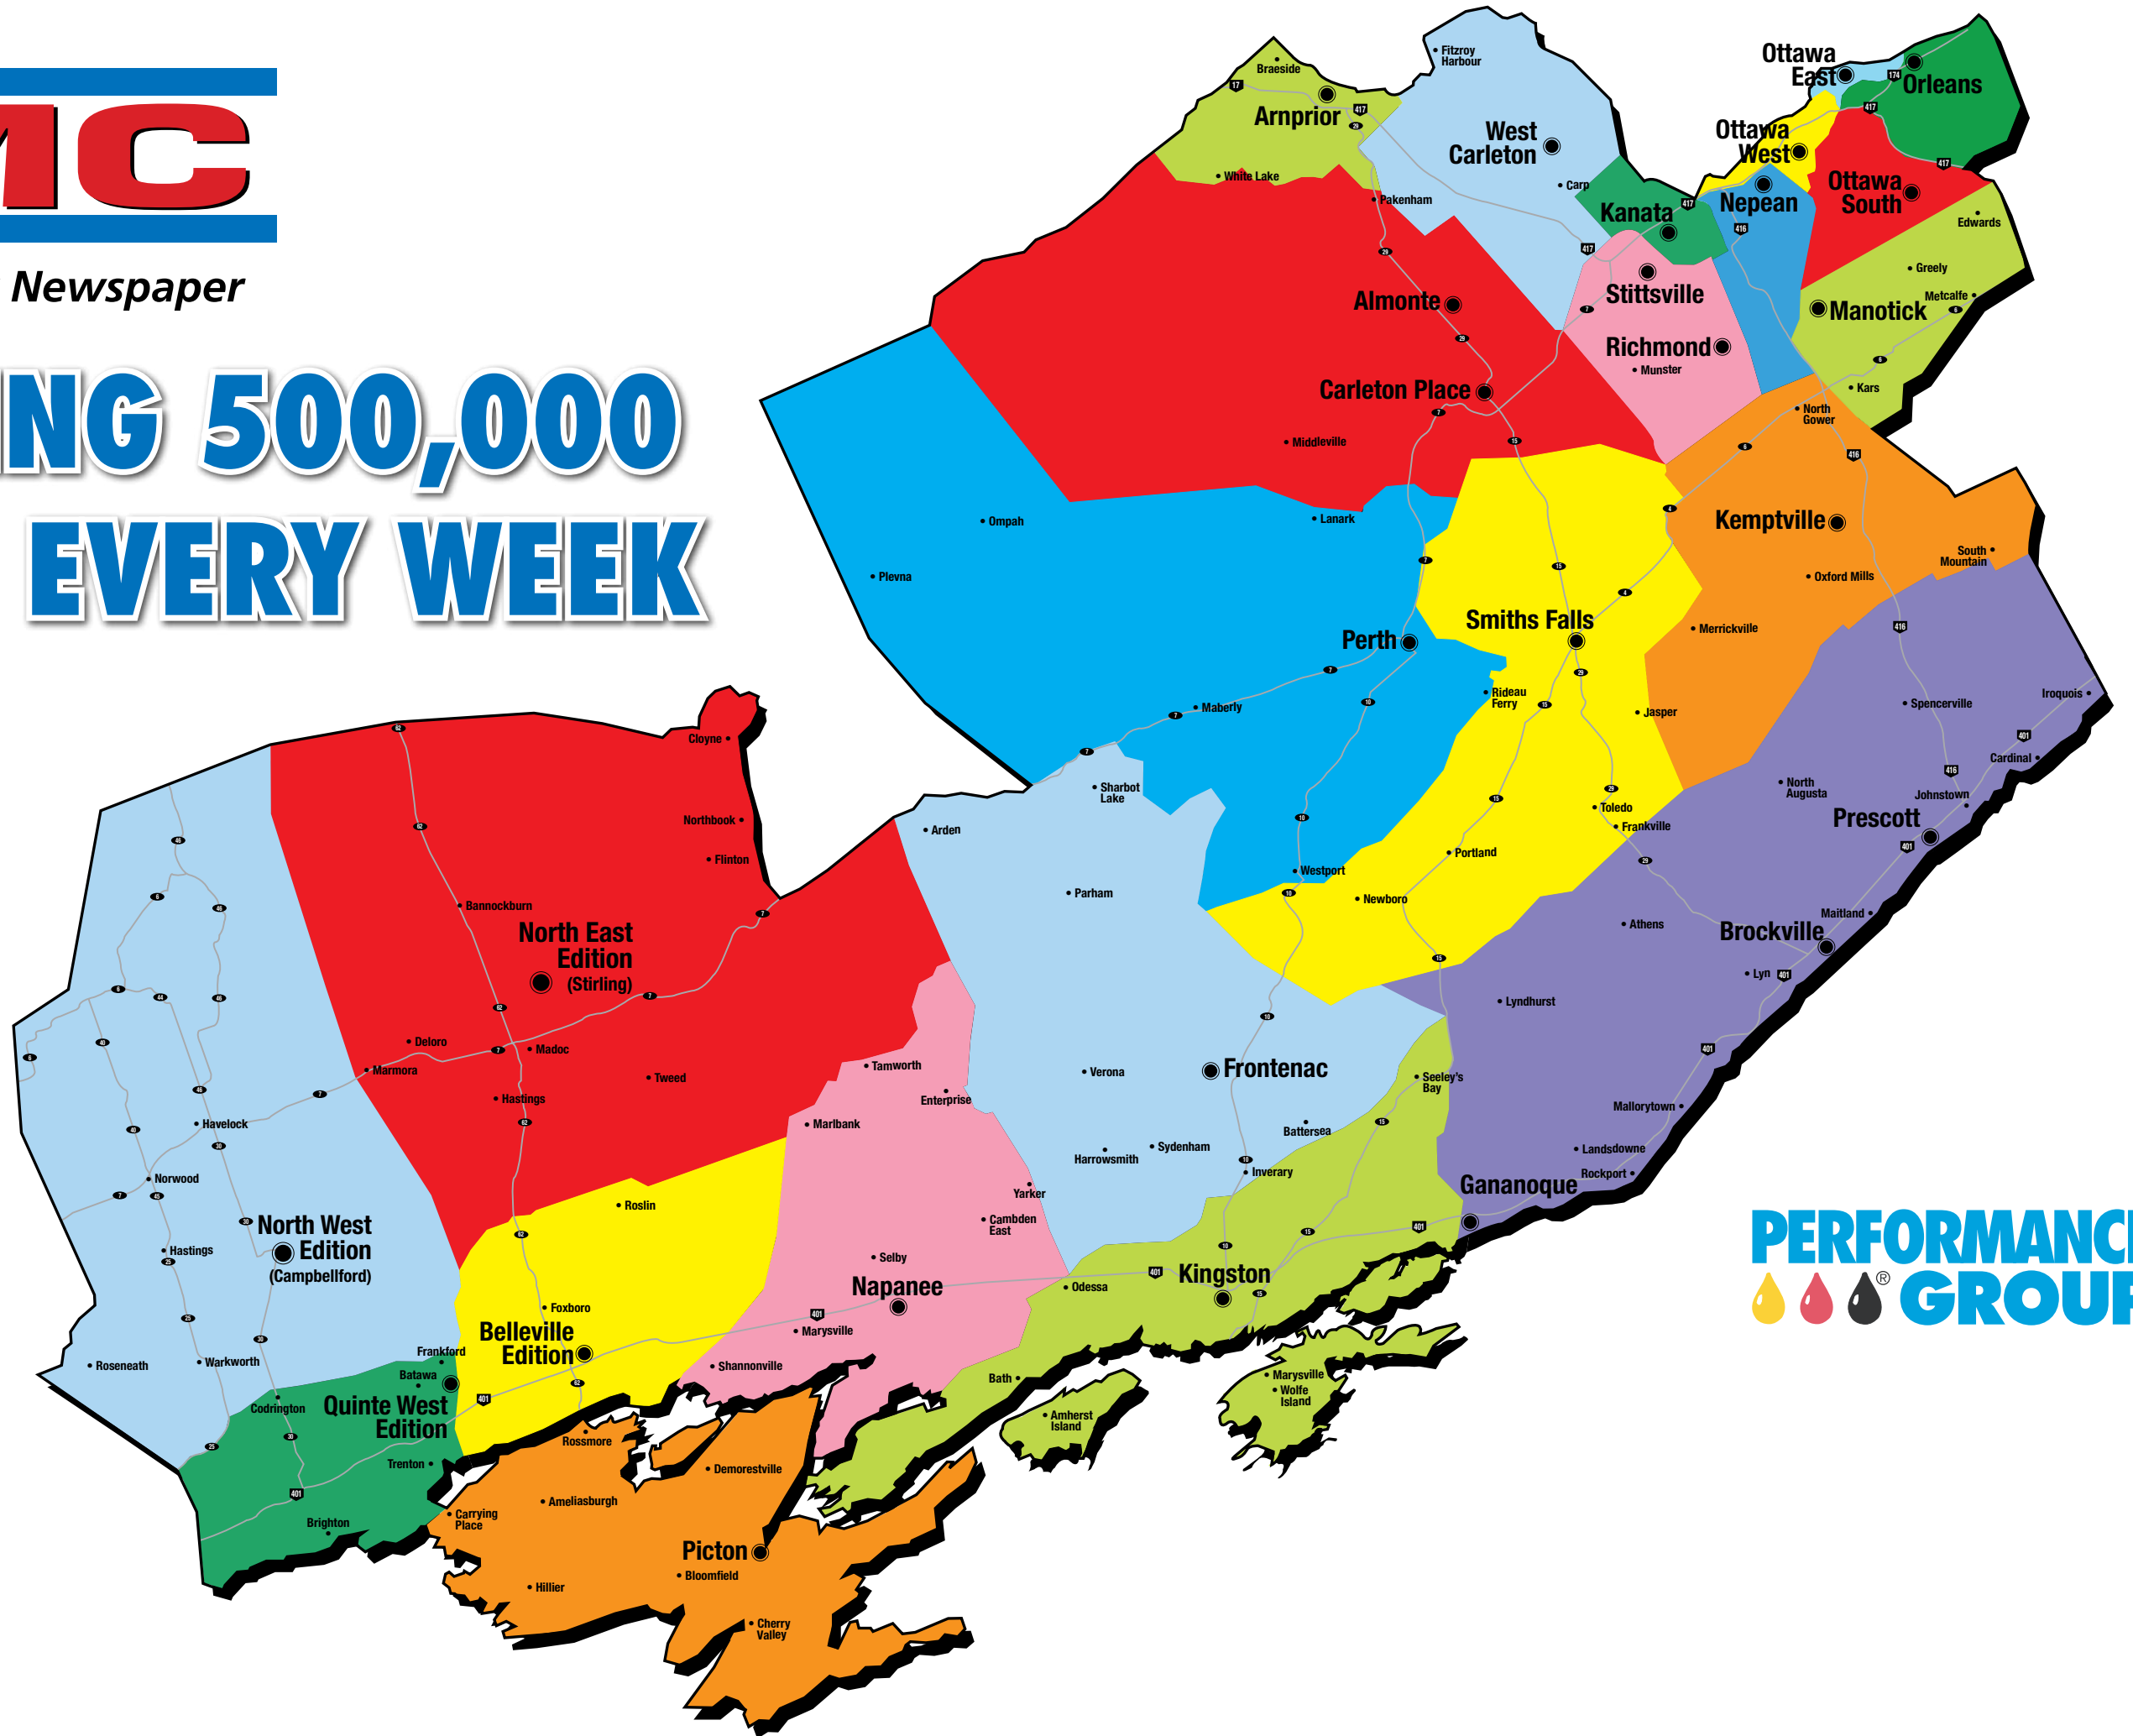

EMC

Your Community Newspaper

REACHING 500,000 HOMES EVERY WEEK

PERFORMANCE GROUP